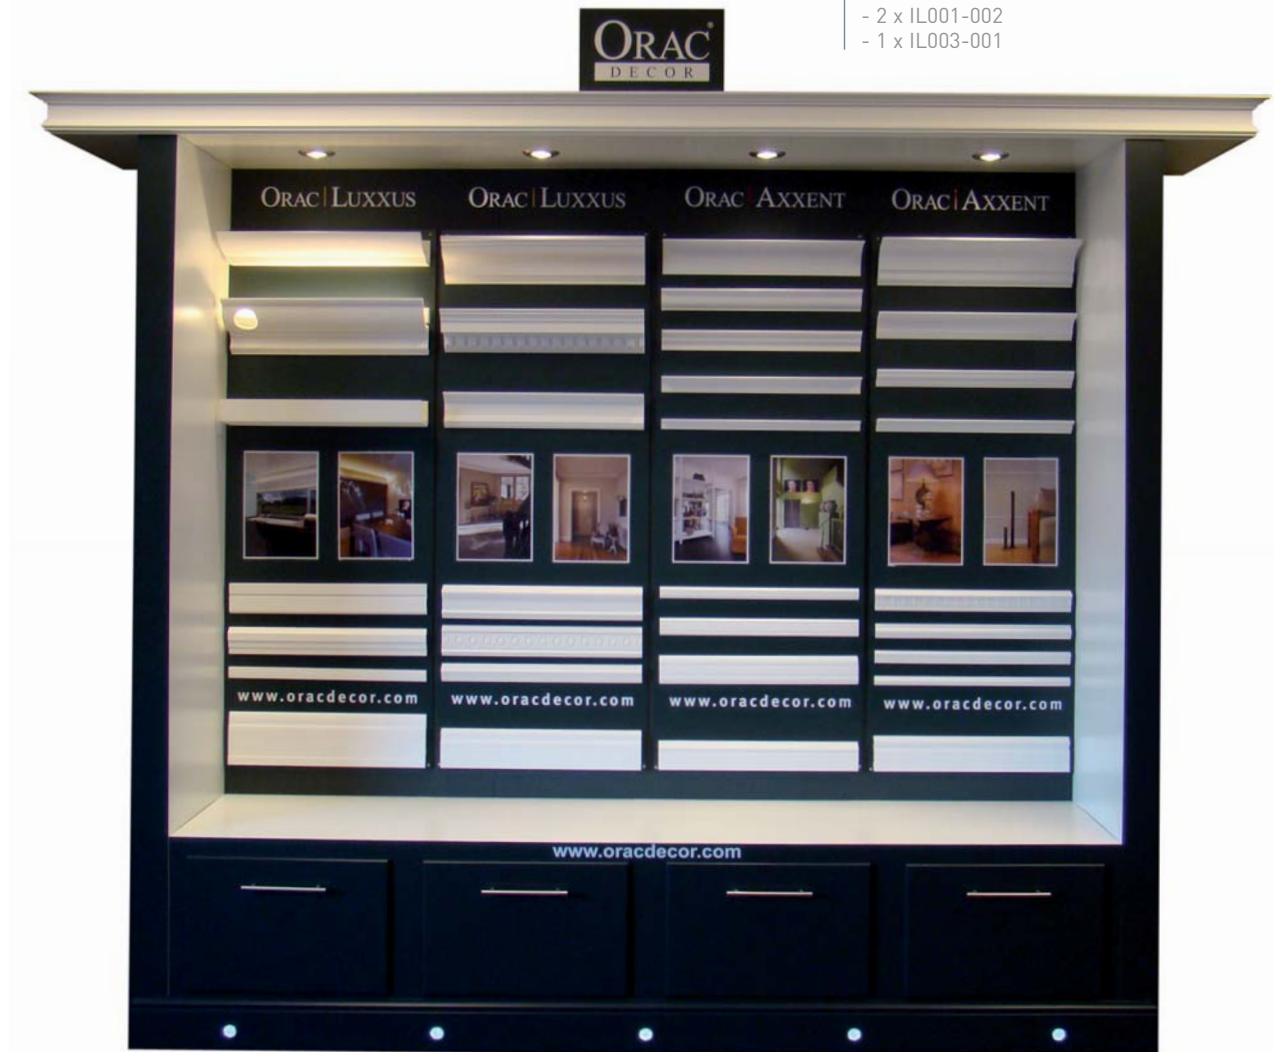

picture: MD013-005 + MD013-007
Wall with integrated ORAC Samples Slide System