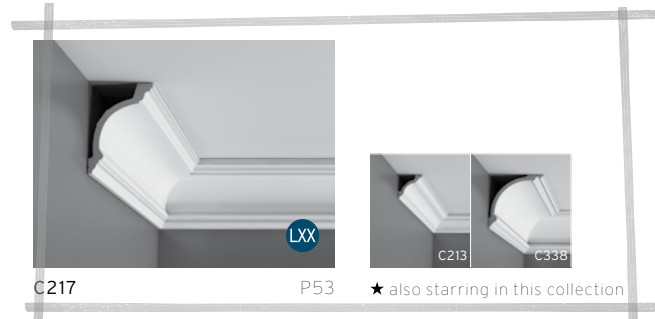

C357

P58/P101

★ also starring in this collection  
designed by Jaques Vergracht

*Indirect lighting  
Paris* →

*Dressing Lady...  
Cambridge*

★ also starring in this collection

also starring in this collection ★