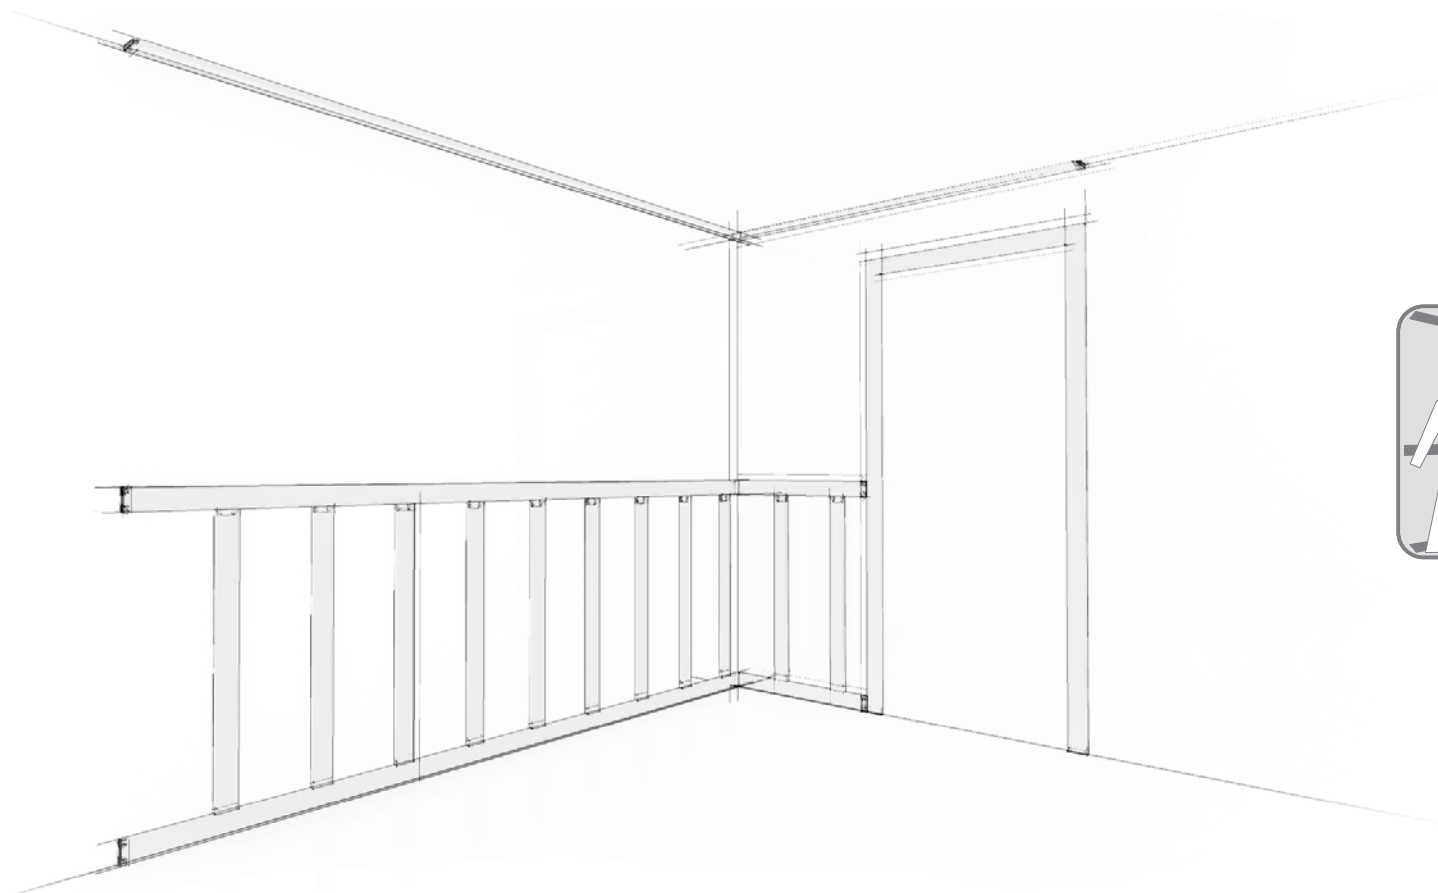

I nuovi prodotti Axxent sono multifunzionali e possono essere utilizzati per diverse applicazioni.
Os novos perfis Orac Axxent são multifuncionais e podem ser usados para uma ampla variedade de aplicações.
Noile profile Axxent sunt multifunzionale si pot fi folosite într-o gama variată de aplicații.
Nové Axxent modely jsou multifunkční a mohou být použity mnoha různými způsoby.
The new Axxent profiles are multifunctional and can be used for a variety of applications.